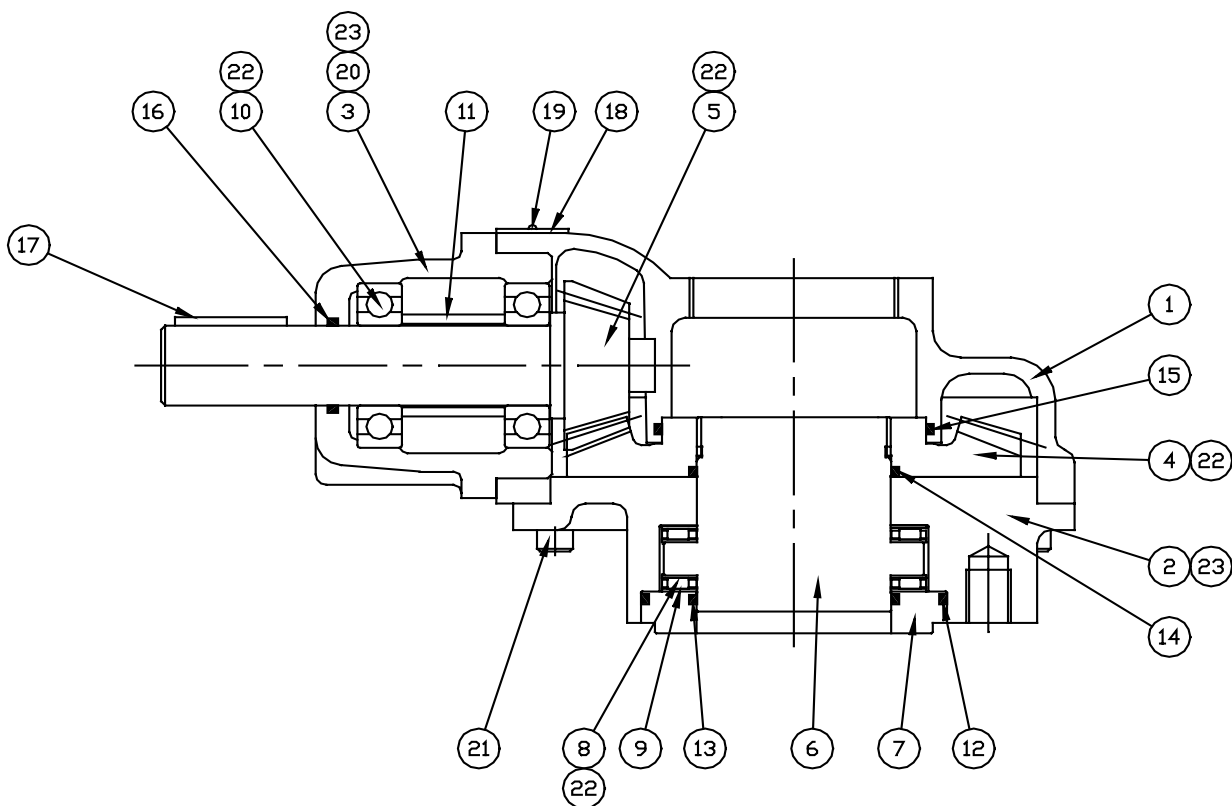

## SPARE PARTS LIST FOR IB RANGE OF BEVEL GEAR ACTUATORS

ITEM	DESCRIPTION	QUANTITY
1	GEARCASE	1
2	BASEPLATE	1
3	INPUT HOUSING	1
4	BEVEL GEAR	1
5	INPUT SHAFT & GEAR	1
6	OUTPUT SLEEVE	1
7	SPIGOT RING	1
8	THRUST BEARING	2
9	THRUST WASHER	4
10	BALL BEARING	2
11	BEARING SPACER	1
12	'O' RING	1
13	'O' RING	1
14	'O' RING	1
15	'O' RING	1
16	'O' RING	1
17	KEY	1
18	NAMEPLATE	1
19	NAMEPLATE RIVET	2
20	SOCKET HEAD CAP SCREW	4
21	SOCKET HEAD CAP SCREW	8
22	GREASE	
23	SILICONE SEALANT	