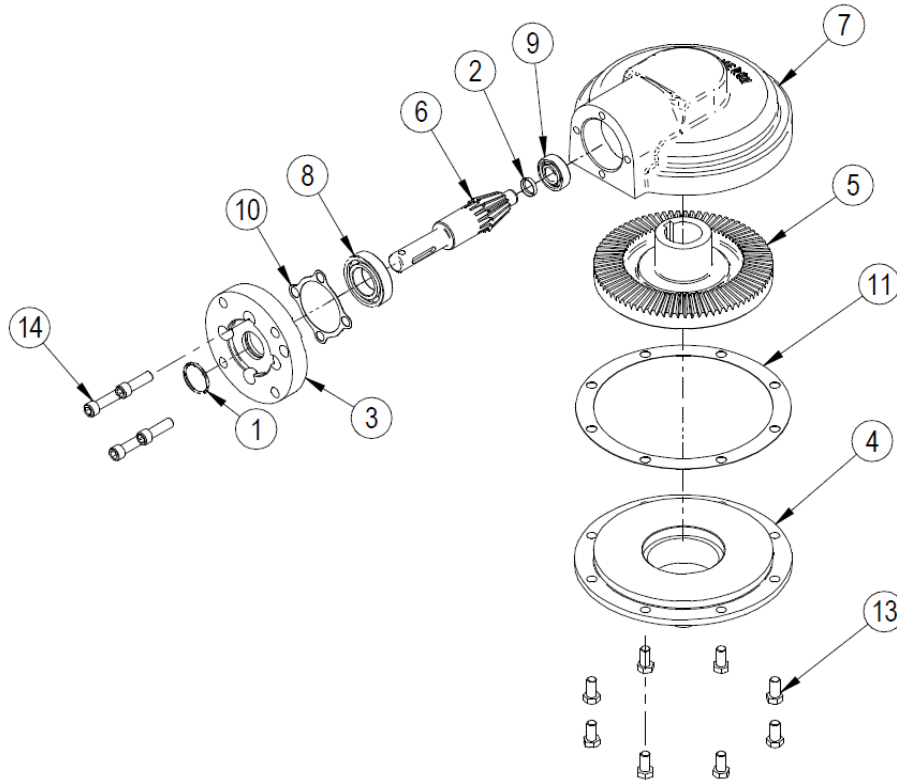

SPARE PARTS LIST FOR RANGE OF IB-B700D02 (127640-06-01) BEVEL GEAR OPERATORS

EXPLODED VIEW FOR IB-B700D02 (127640-06-01) BEVEL GEAR OPERATIONS

ITEM	DESCRIPTION	QUANTITY
*1	O RING	1
2	SPACER	1
3	INPUT FLANGE	1
4	BASEPLATE	1
5	BEVEL GEAR	1
6	INPUT SHAFT	1
7	GEARCASE	1
*8	BEARING	1
*9	BEARING	1
10	GASKET	1
11	GASKET	1
12	GREASE	
13	SCREW	8
14	SCREW	4

Note: items marked * are the recommended spares holding for 5 years operation