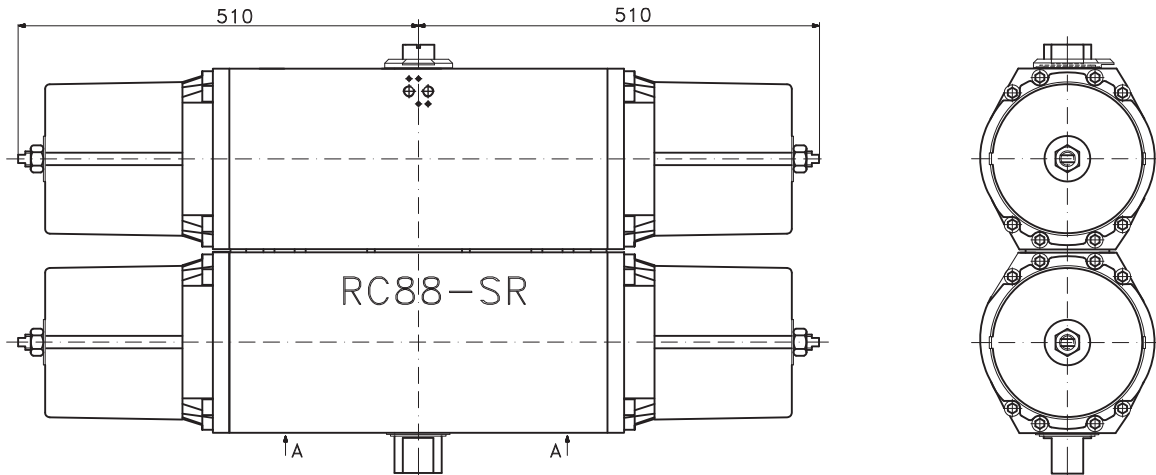

### MEASUREMENTS

View: A-A  
(Valve side)

## MEASUREMENTS

Type	Weight	Torque at 6 bar (Nm)		
		↔		
		0°	50°	90°
RC88-DA	79 kg	7600	3800	5480

Type	Weight	Torque at 6 bar (Nm)					
		Air →			Spring →		
		0°	60°	90°	90°	30°	0°
RC88-SR	134 kg	4160	1800	2220	3680	1800	2520