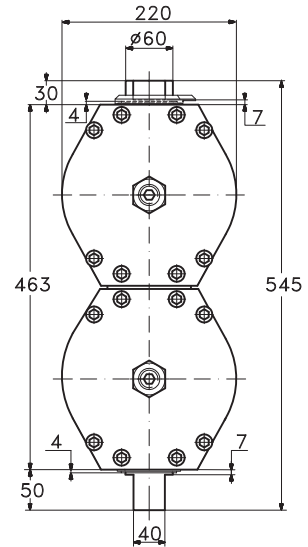

### MEASUREMENTS

View: A-A  
(Valve side)

## MEASUREMENTS

Type	Weight	Torque at 6 bar (Nm)		
		↔		
		0°	50°	90°
RC88-DA	79 kg	7600	3800	5480

Type	Weight	Torque at 6 bar (Nm)					
		Air →			Spring →		
		0°	60°	90°	90°	30°	0°
RC88-SR	134 kg	4160	1800	2220	3680	1800	2520