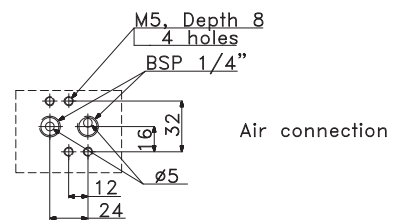

### MEASUREMENTS

View: A-A  
(Valve side)

## MEASUREMENTS

Type	Weight	Torque at 6 bar (Nm)		
		↔		
		0°	50°	90°
RC88-DA	79 kg	7600	3800	5480

Type	Weight	Torque at 6 bar (Nm)					
		Air →			Spring →		
		0°	60°	90°	90°	30°	0°
RC88-SR	134 kg	4160	1800	2220	3680	1800	2520