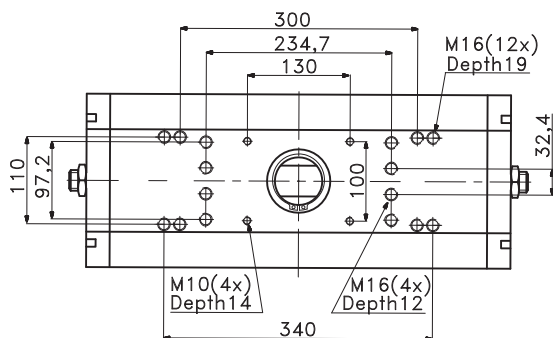

### MEASUREMENTS

View: A-A  
(Valve side)

## MEASUREMENTS

Type	Weight	Torque at 6 bar (Nm)		
		↔		
		0°	50°	90°
RC88-DA	79 kg	7600	3800	5480

Type	Weight	Torque at 6 bar (Nm)					
		Air →			Spring →		
		0°	60°	90°	90°	30°	0°
RC88-SR	134 kg	4160	1800	2220	3680	1800	2520