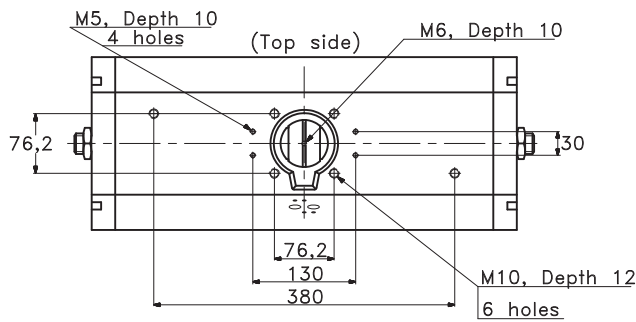

### MEASUREMENTS

View: A-A  
(Valve side)

## MEASUREMENTS

Type	Weight	Torque at 6 bar (Nm)		
		↔		
		0°	50°	90°
RC88-DA	79 kg	7600	3800	5480

Type	Weight	Torque at 6 bar (Nm)					
		Air →			Spring →		
		0°	60°	90°	90°	30°	0°
RC88-SR	134 kg	4160	1800	2220	3680	1800	2520