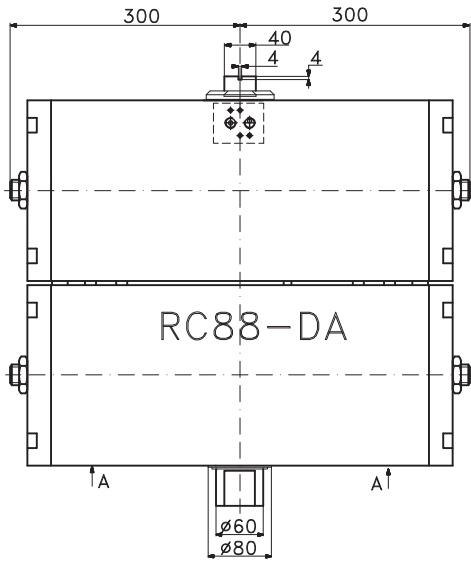

### MEASUREMENTS

View: A-A  
(Valve side)

## MEASUREMENTS

Type	Weight	Torque at 6 bar (Nm)		
		↔		
		0°	50°	90°
RC88-DA	79 kg	7600	3800	5480

Type	Weight	Torque at 6 bar (Nm)					
		Air →			Spring →		
		0°	60°	90°	90°	30°	0°
RC88-SR	134 kg	4160	1800	2220	3680	1800	2520