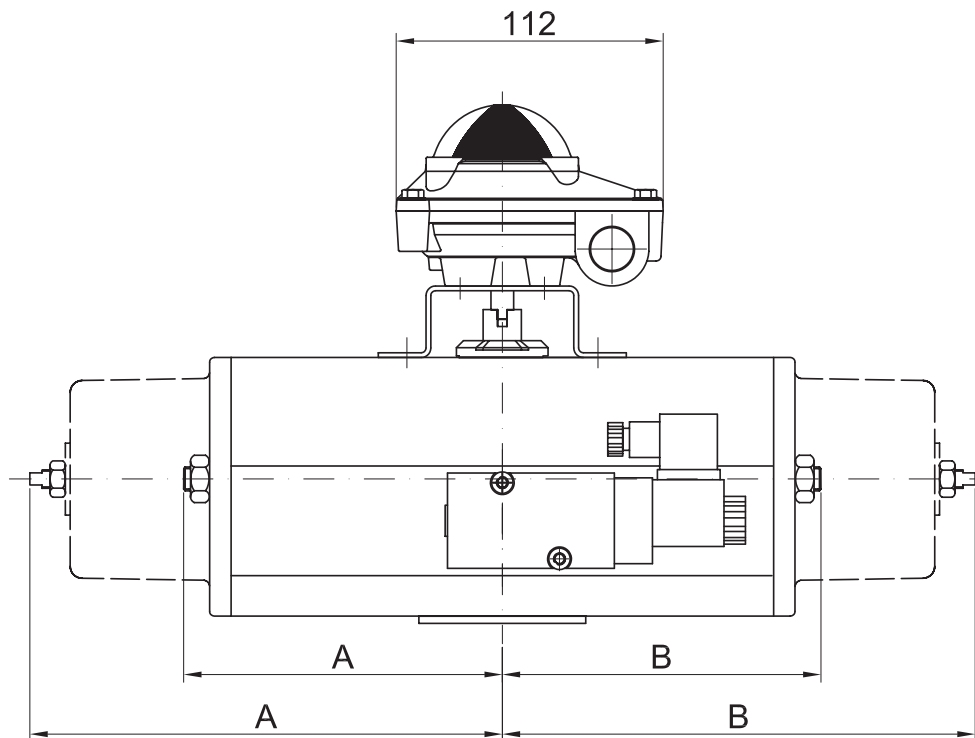

RC200

Switch box RC-E10 and solenoid valve

A price worthy package for less demanding applications

Specification includes Switch box RC-E10 and solenoid valve connected in the switch box. Ready mounted on actuators size RC 220–230–240 DA and SR.
Delivery from stock.

Technical Data

Switch box RC-E10

- Housing of cast aluminium
Powder coated
Stainless steel shaft and cover bolts
- Stainless steel Mounting bracket
VDI/VDE 3845
- Dome type visual position indicator
- Temperature range.
-20 °C to +80 °C
-5 °F to +175 °F
- Enclosure IP 67
- Cable entry M20
- Easy setting of cams
- Micro switches
2 pcs Omron SPDT
250 VAC / 3A
24 VDC / 4A

RC220 - 240 DA/SR WITH RC-E10 AND SOLENOID VALVE

Dim. (mm)	RC220-DA/SR	RC230-DA/SR	RC240-DA/SR
A	98/150	65/65	135/200
B	98/150	135/200	135/200
C	32	49	49
E	63	77	77
F	75	110	110

Ref No 897 / Art No 980897