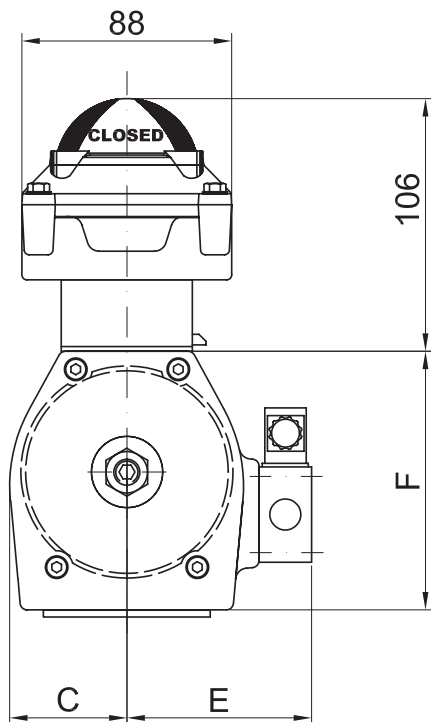

RC200

Switch box RC-E10 and solenoid valve

A price worthy package for less demanding applications

Specification includes Switch box RC-E10 and solenoid valve connected in the switch box. Ready mounted on actuators size RC 220–230–240 DA and SR.
Delivery from stock.

Technical Data

Switch box RC-E10

- Housing of cast aluminium
Powder coated
Stainless steel shaft and cover bolts
- Stainless steel Mounting bracket
VDI/VDE 3845
- Dome type visual position indicator
- Temperature range.
-20 °C to +80 °C
-5 °F to +175 °F
- Enclosure IP 67
- Cable entry M20
- Easy setting of cams
- Micro switches
2 pcs Omron SPDT
250 VAC / 3A
24 VDC / 4A

RC220 - 240 DA/SR WITH RC-E10 AND SOLENOID VALVE

Dim. (mm)	RC220-DA/SR	RC230-DA/SR	RC240-DA/SR
A	98/150	65/65	135/200
B	98/150	135/200	135/200
C	32	49	49
E	63	77	77
F	75	110	110

Ref No 897 / Art No 980897