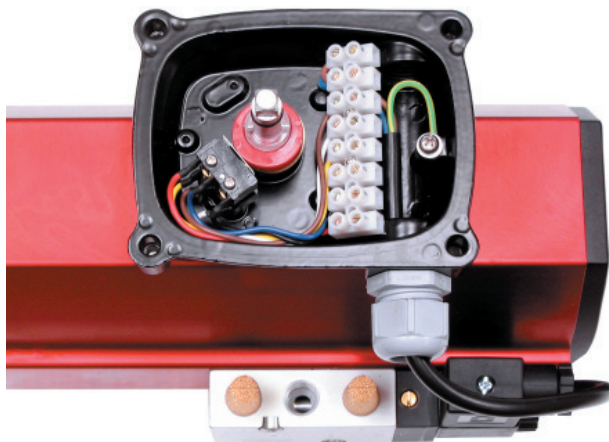

RC200

Switch box RC-E10 and solenoid valve

A price worthy package for less demanding applications

Specification includes Switch box RC-E10 and solenoid valve connected in the switch box. Ready mounted on actuators size RC 220–230–240 DA and SR.
Delivery from stock.

Technical Data

Switch box RC-E10

- Housing of cast aluminium
Powder coated
Stainless steel shaft and cover bolts
- Stainless steel Mounting bracket
VDI/VDE 3845
- Dome type visual position indicator
- Temperature range.
-20 °C to +80 °C
-5 °F to +175 °F
- Enclosure IP 67
- Cable entry M20
- Easy setting of cams
- Micro switches
2 pcs Omron SPDT
250 VAC / 3A
24 VDC / 4A

Solenoid valve

- Connected in the switch box
- Mounted Silencer
- 24 VDC or 230 VAC
- Enclosure IP65

www.remotecontrol.se

Remote Control Sweden
Tel +46 (0)23 587 00
Fax +46 (0)23 587 45
www.remotecontrol.se
info@remotecontrol.se

RC220 - 240 DA/SR WITH RC-E10 AND SOLENOID VALVE

Dim. (mm)	RC220-DA/SR	RC230-DA/SR	RC240-DA/SR
A	98/150	65/65	135/200
B	98/150	135/200	135/200
C	32	49	49
E	63	77	77
F	75	110	110

Ref No 897 / Art No 980897