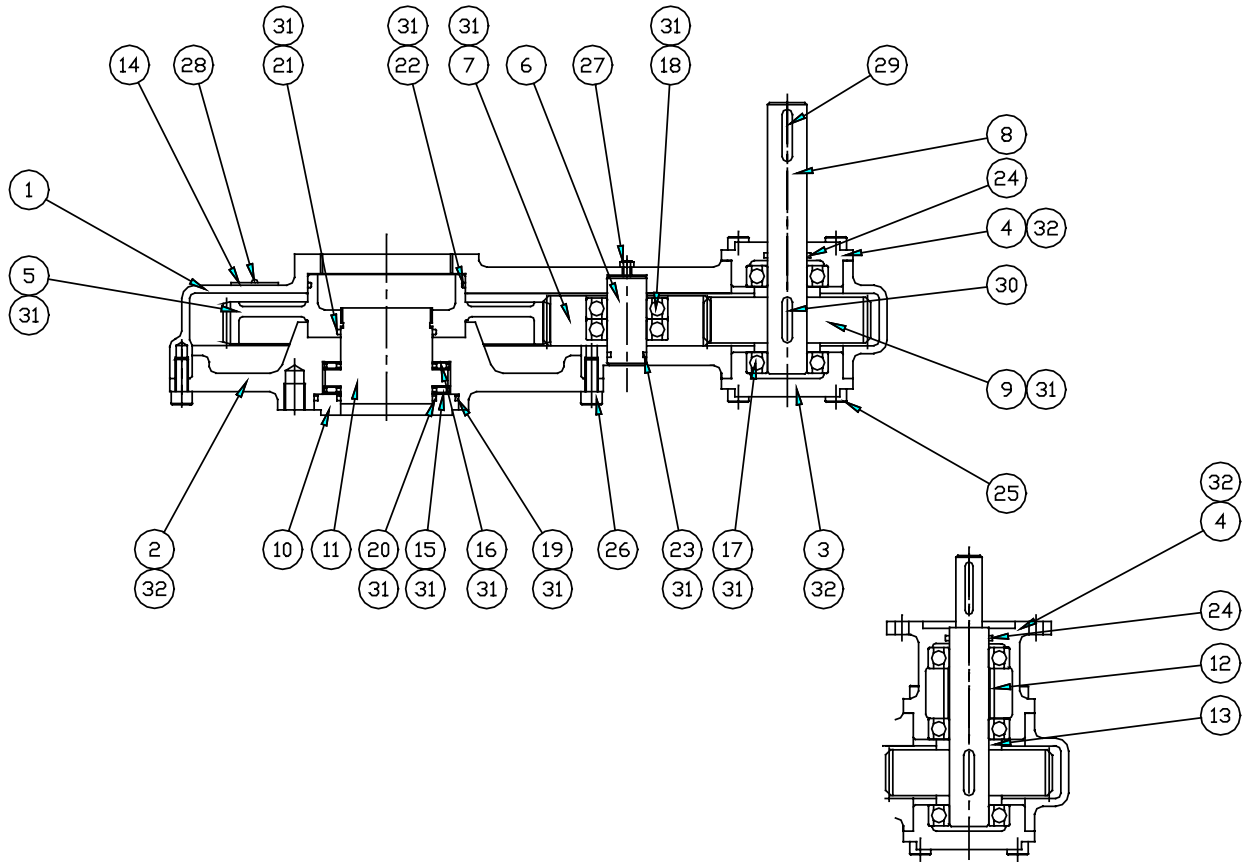

SPARE PARTS LIST FOR IS RANGE OF SPUR GEAR ACTUATORS IS8 TO IS20

ITEM	DESCRIPTION	QUANTITY
1	GEARCASE	1
2	BASEPLATE	1
3	ENDCAP (BLANK)	1
4	INPUT HOUSING	1
5	OUTPUT GEAR	1
6	IDLER SHAFT	1
7	IDLER GEAR	1
8	INPUT SHAFT	1
9	INPUT GEAR	1
10	SPIGOT RING	1
11	OUTPUT SLEEVE	1
12	SPACER	1
13	NAMEPLATE	1
14	THRUST WASHER	4
15	THRUST BEARING	2
16	BALL BEARING	2 (MANUAL) or 3 (MOTORISED)
17	BALL BEARING	3 (IS8 - 11), 4 (IS12 - 16) or 6 (IS17 - 20)
18	O RING	1
19	O RING	1
20	O RING	1
21	O RING	1
22	O RING	1
23	O RING	1
24	O RING	1
25	SOCKET HEAD CAP SCREW	8
26	SOCKET HEAD CAP SCREW	8
27	SOCKET HEAD CAP SCREW	4
28	RIVET	2
29	KEY	1
30	KEY	1
31	GREASE	
32	SEALANT	
33	PRIMER	