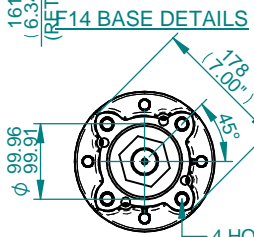

- NOTES
1. STANDARD 157mm STROKE SHOWN
2. *REMOVAL ALLOWANCE REQUIRED

NOTES
1. STANDARD 157mm STROKE SHOWN
2. '*1' REMOVAL ALLOWANCE REQUIRED