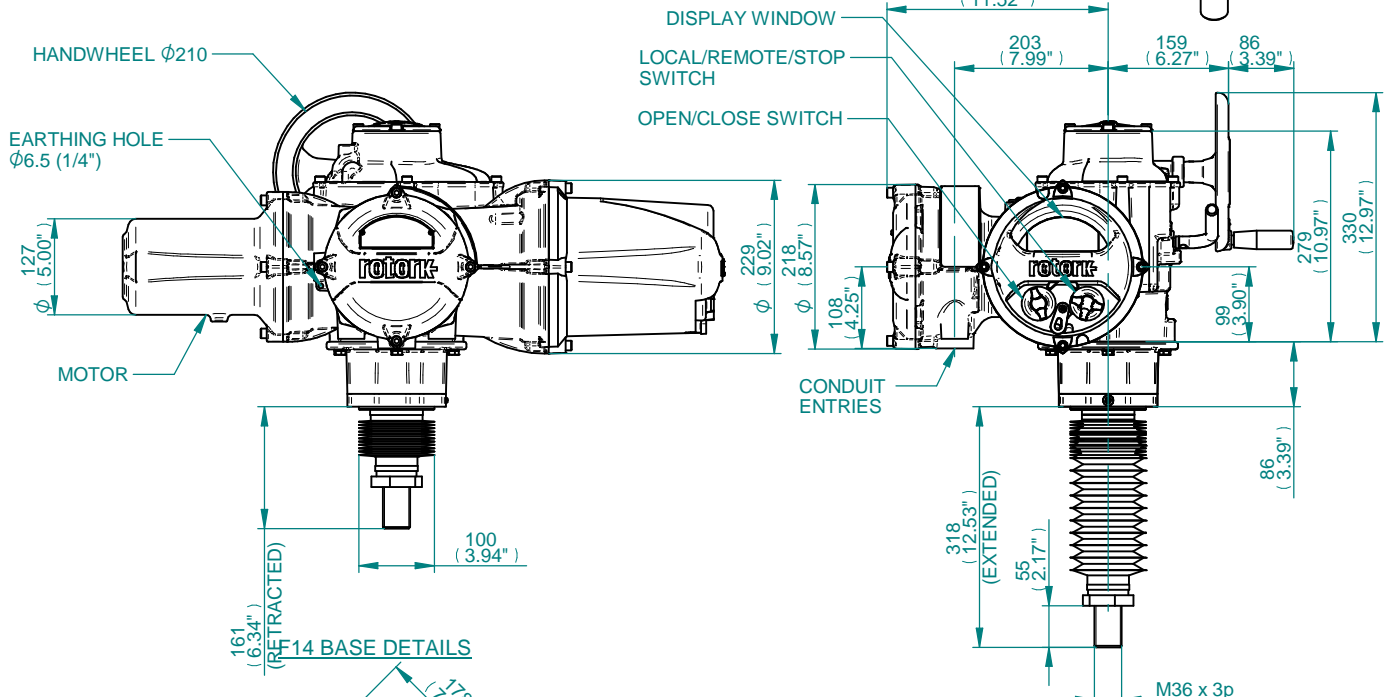

- NOTES
1. STANDARD 157mm STROKE SHOWN
2. *REMOVAL ALLOWANCE REQUIRED

NOTES
1. STANDARD 157mm STROKE SHOWN
2. '*1' REMOVAL ALLOWANCE REQUIRED