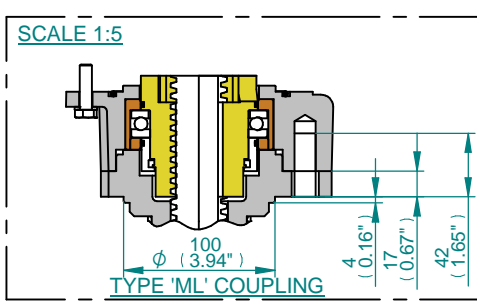

- NOTES
1. STANDARD 157mm STROKE SHOWN
2. *REMOVAL ALLOWANCE REQUIRED

NOTES
1. STANDARD 157mm STROKE SHOWN
2. '*1' REMOVAL ALLOWANCE REQUIRED