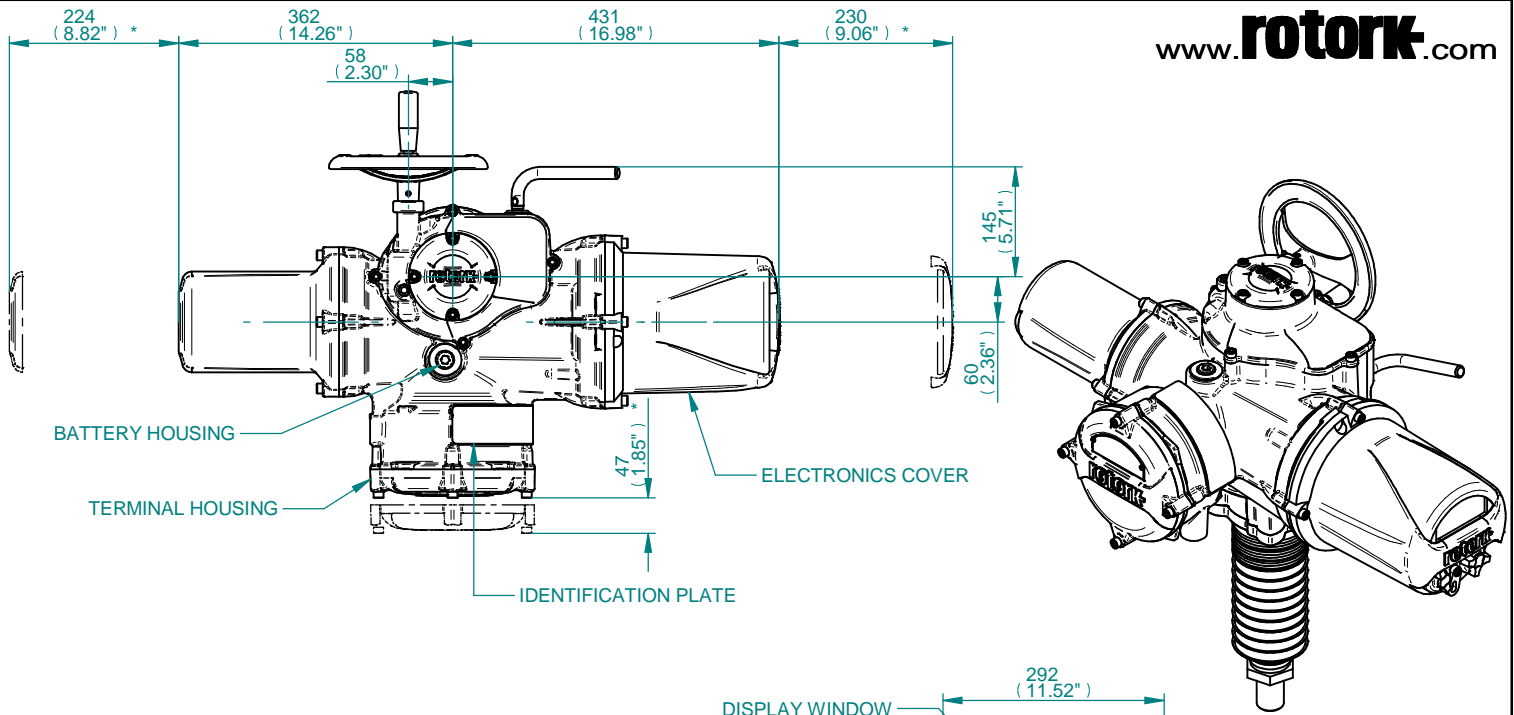

- NOTES
1. STANDARD 157mm STROKE SHOWN
2. *REMOVAL ALLOWANCE REQUIRED

NOTES
1. STANDARD 157mm STROKE SHOWN
2. '*1' REMOVAL ALLOWANCE REQUIRED