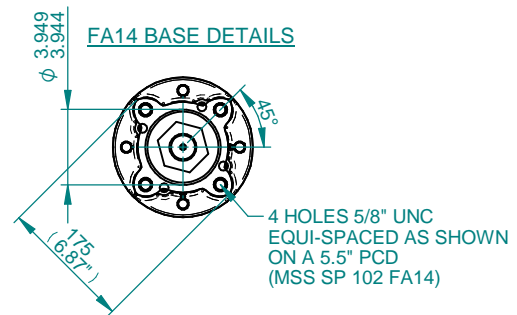

- NOTES
1. STANDARD 157mm STROKE SHOWN
2. *REMOVAL ALLOWANCE REQUIRED

NOTES
1. STANDARD 157mm STROKE SHOWN
2. '*1' REMOVAL ALLOWANCE REQUIRED