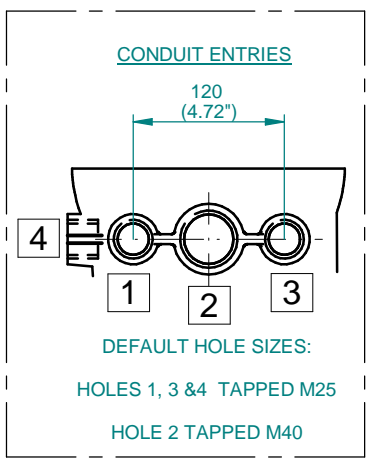

- NOTES
1. STANDARD 157mm STROKE SHOWN
2. *REMOVAL ALLOWANCE REQUIRED

NOTES
1. STANDARD 157mm STROKE SHOWN
2. '*1' REMOVAL ALLOWANCE REQUIRED