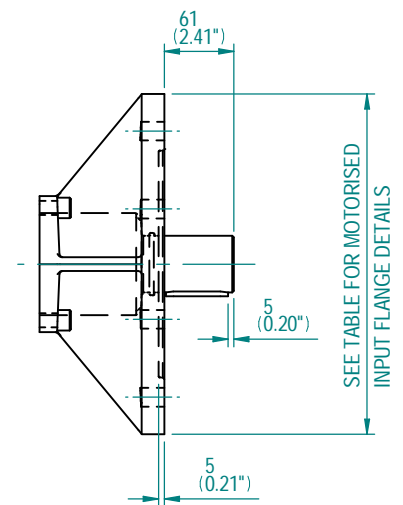

F30/FA30 BASEPLATE DETAILS		
	SPIGOT DIA.	HOLE DETAILS (22.5° OFF CENTRES)
ISO F30	Ø229.95 -0.05 (Ø9.053" -0.002")	8 HOLES M20x25 (0.98") DEEP ON Ø298.0 (Ø11.73") P.C.
FA30	Ø177.70 -0.05 (Ø6.996" -0.002")	8 HOLES 3/4"UNCx25 (0.98") DEEP ON Ø298.5 (Ø11.75") P.C.

F35/FA35 BASEPLATE DETAILS		
	SPIGOT DIA.	HOLE DETAILS (22.5° OFF CENTRES)
ISO F35	Ø259.95 -0.05 (Ø10.234" -0.002")	8 HOLES M30x40 (1.60") DEEP ON Ø356.0 (Ø14.02") P.C.
FA35	Ø215.80 -0.25 (Ø8.496" -0.008")	8 HOLES 1"UNCx40 (1.60") DEEP ON Ø355.6 (Ø14.00") P.C.

MOTORISED INPUT FLANGE DETAILS					
	FLANGE O/DIA. & THICKNESS	SHAFT DIA.	RECESS DIA.	HOLE DETAILS (OFF CENTRES)	KEY DETAILS
ISO F14	Ø175 (Ø6.89") x 15 (0.59")	Ø30.00 -0.05 (Ø1.181" -0.002")	Ø100.05 +0.05 (Ø3.939" +0.002")	4 HOLES Ø16.5 (Ø0.65") ON Ø140.0 (Ø5.51") P.C.	KEY 8x7x55 (0.31"x0.28"x2.17")
FA14	Ø175 (Ø6.89") x 15 (0.59")	Ø30.00 -0.05 (Ø1.181" -0.002")	Ø95.27 +0.05 (Ø3.751" +0.002")	4 HOLES Ø16.5 (Ø0.65") ON Ø140.0 (Ø5.51") P.C.	KEY 8x7x55 (0.31"x0.28"x2.17")
ISO F16	Ø210 (Ø8.27") x 20 (0.79")	Ø40.00 -0.05 (Ø1.575" -0.002")	Ø130.05 +0.05 (Ø5.120" +0.002")	4 HOLES Ø20.5 (Ø0.81") ON Ø165.0 (Ø6.50") P.C.	KEY 12x8x55 (0.47"x0.31"x2.17")
FA16	Ø210 (Ø8.27") x 20 (0.79")	Ø40.00 -0.05 (Ø1.575" -0.002")	Ø126.92 +0.05 (Ø4.997" +0.002")	4 HOLES Ø20.5 (Ø0.81") ON Ø165.0 (Ø6.50") P.C.	KEY 12x8x55 (0.47"x0.31"x2.17")
ISO F25	Ø300 (Ø11.81") x 20 (0.79")	Ø50.00 -0.05 (Ø1.969" -0.002")	Ø200.10 +0.10 (Ø7.878" +0.004")	8 HOLES Ø16.5 (Ø0.65") ON Ø254.0 (Ø10.00") P.C.	KEY 14x9x55 (0.55"x0.35"x2.17")
FA25	Ø300 (Ø11.81") x 20 (0.79")	Ø50.00 -0.05 (Ø1.969" -0.002")	Ø152.37 +0.10 (Ø5.999" +0.004")	8 HOLES Ø16.5 (Ø0.65") ON Ø254.0 (Ø10.00") P.C.	KEY 14x9x55 (0.55"x0.35"x2.17")

## IB12 DUAL INPUTS AT 180° BEVEL GEARCASE

DETAILS SUBJECT TO CHANGE WITHOUT PRIOR NOTICE

FOR UP TO DATE DETAILS VISIT [www.rotork.com](http://www.rotork.com)

ISSUE :-	0-0	SCALE :-	1 : 6.5 (A4)
DATE :-	05/07/2021		
DRAWING No :-	PUB-IB12-DUAL180		